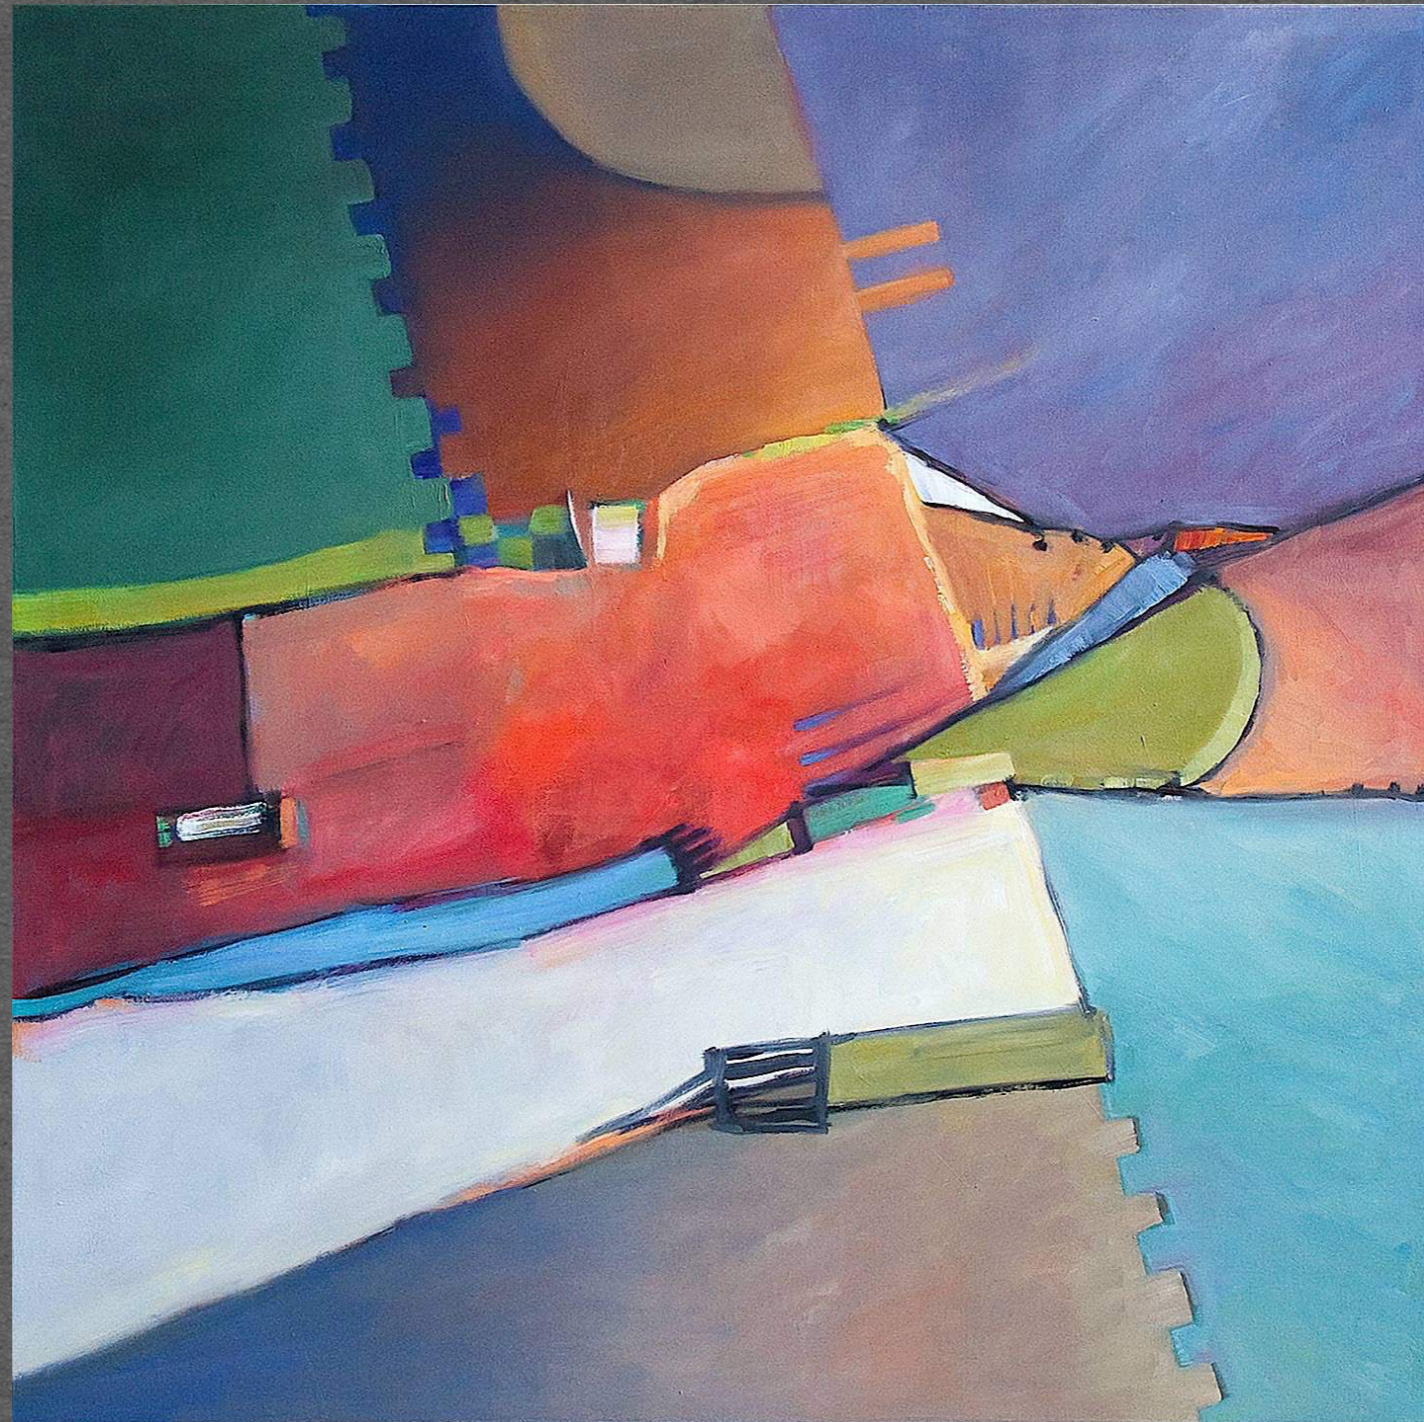

THE ART *of*
KATHLEEN CHANEY FRITZ

Fine Art Limited Edition & Open Giclée

No	Title	Status	Substrate	Custom size	Image height x width	Edition Size	Retail
445	Flying Fish	New	Rag Paper	Y	24 x 24	500 s/n	$225.00